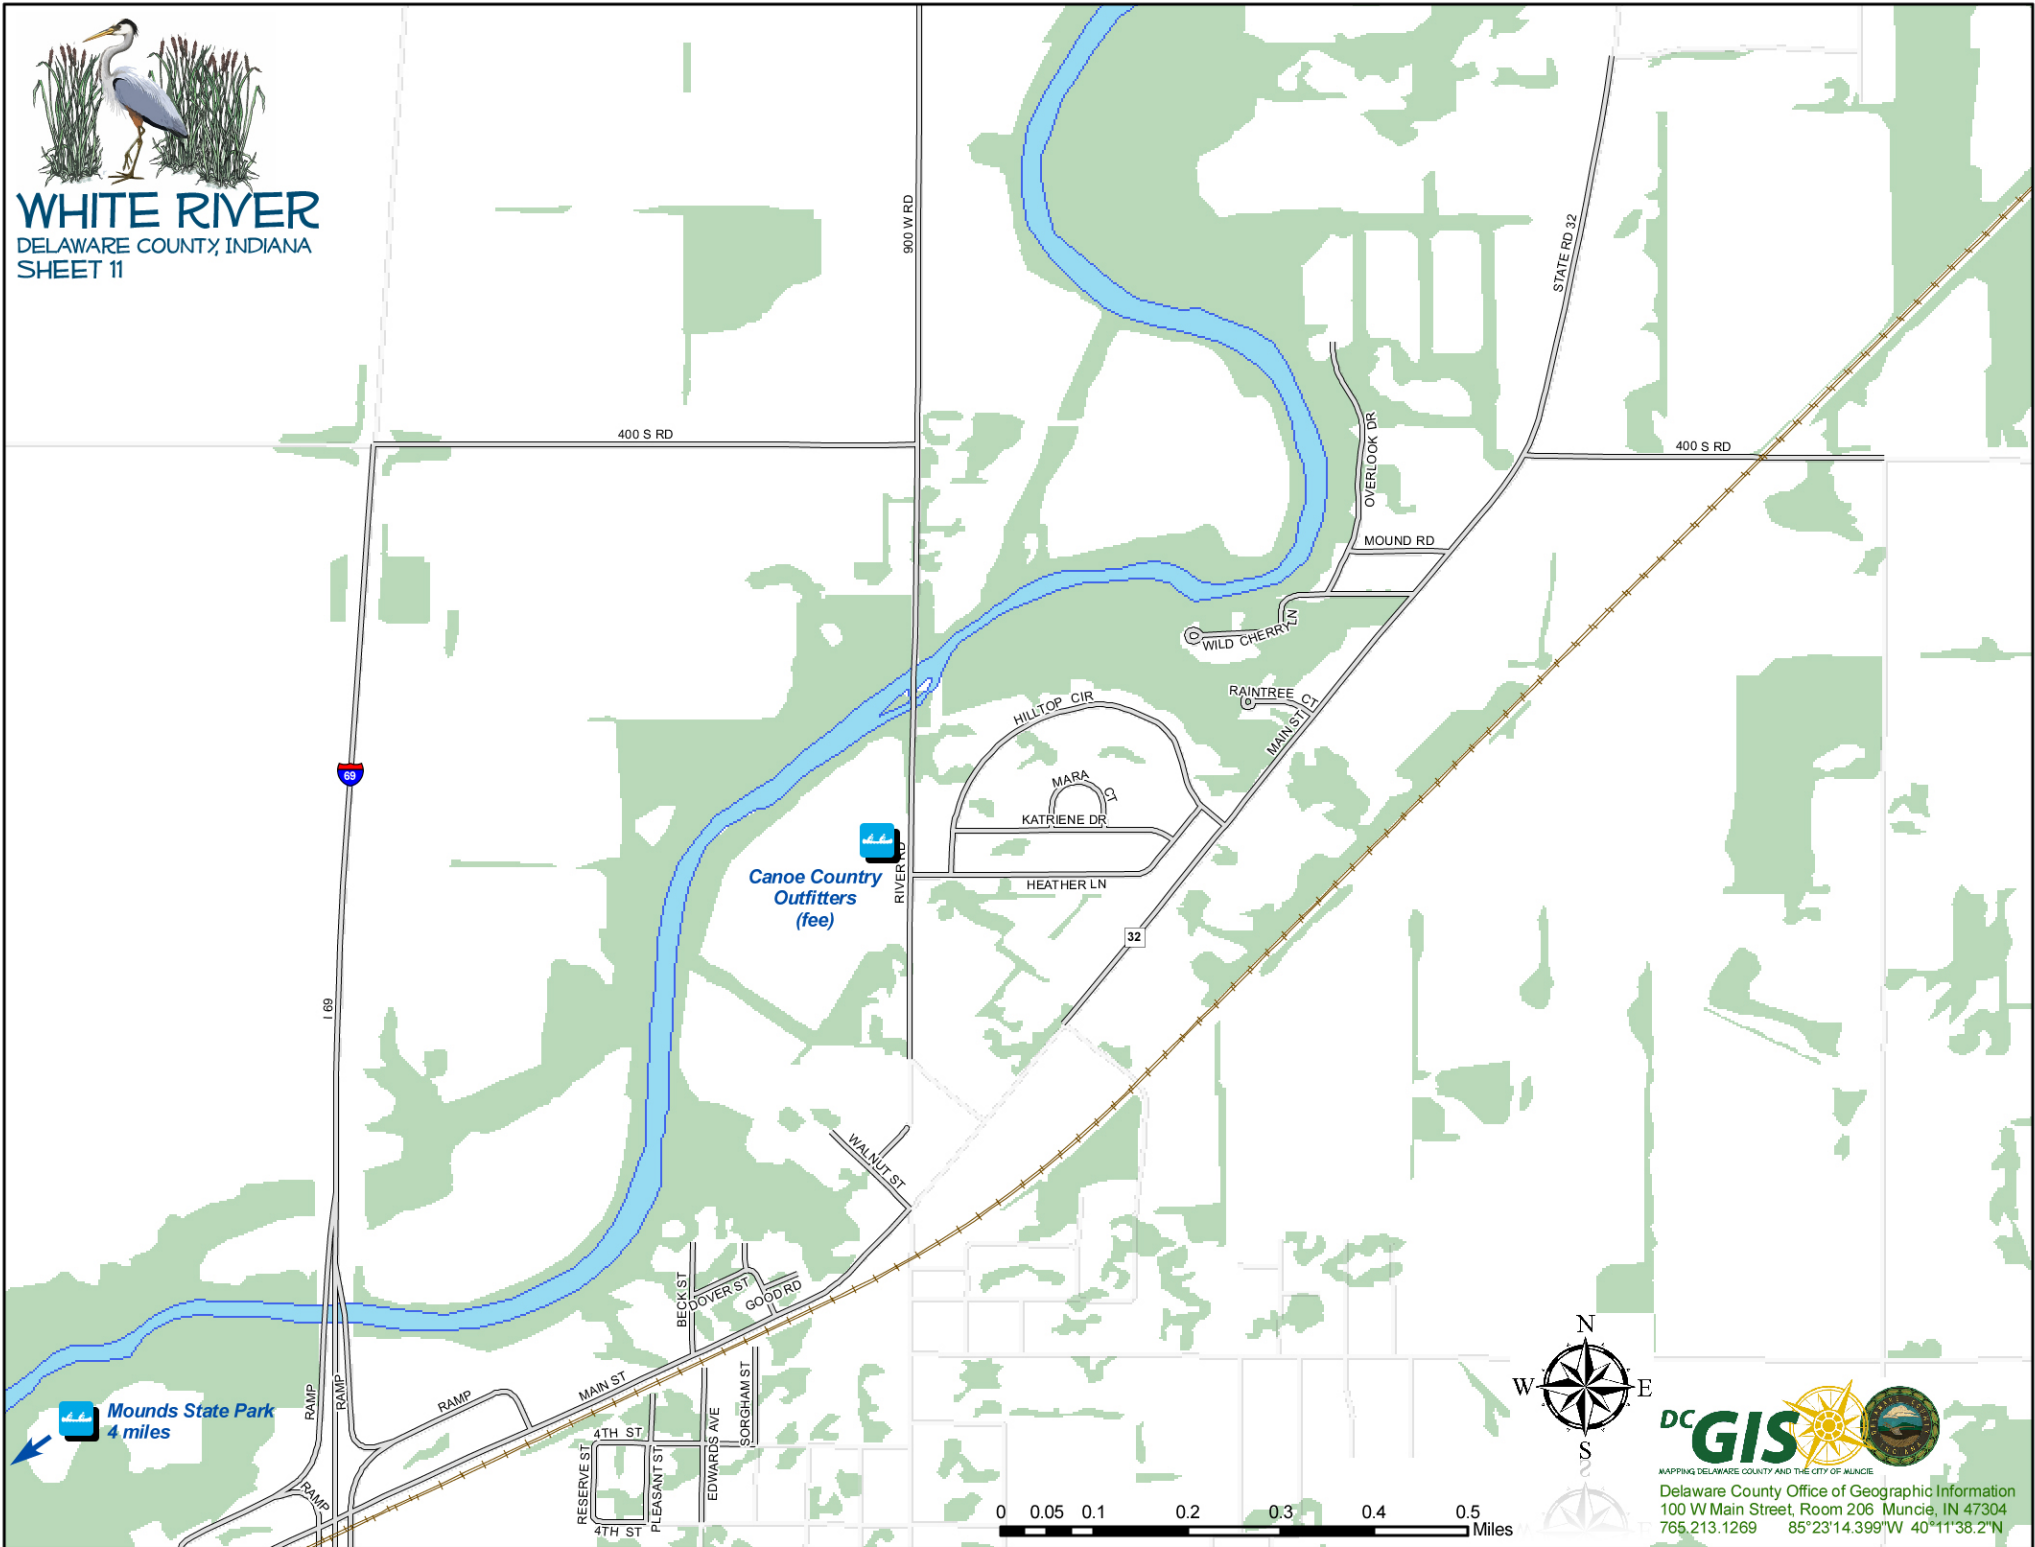

WHITE RIVER
DELAWARE COUNTY, INDIANA
SHEET 11

Delaware County Office of Geographic Information
100 W Main Street, Room 206 Muncie, IN 47304
765.213.1269 85°23'14.399"W 40°11'38.2"N