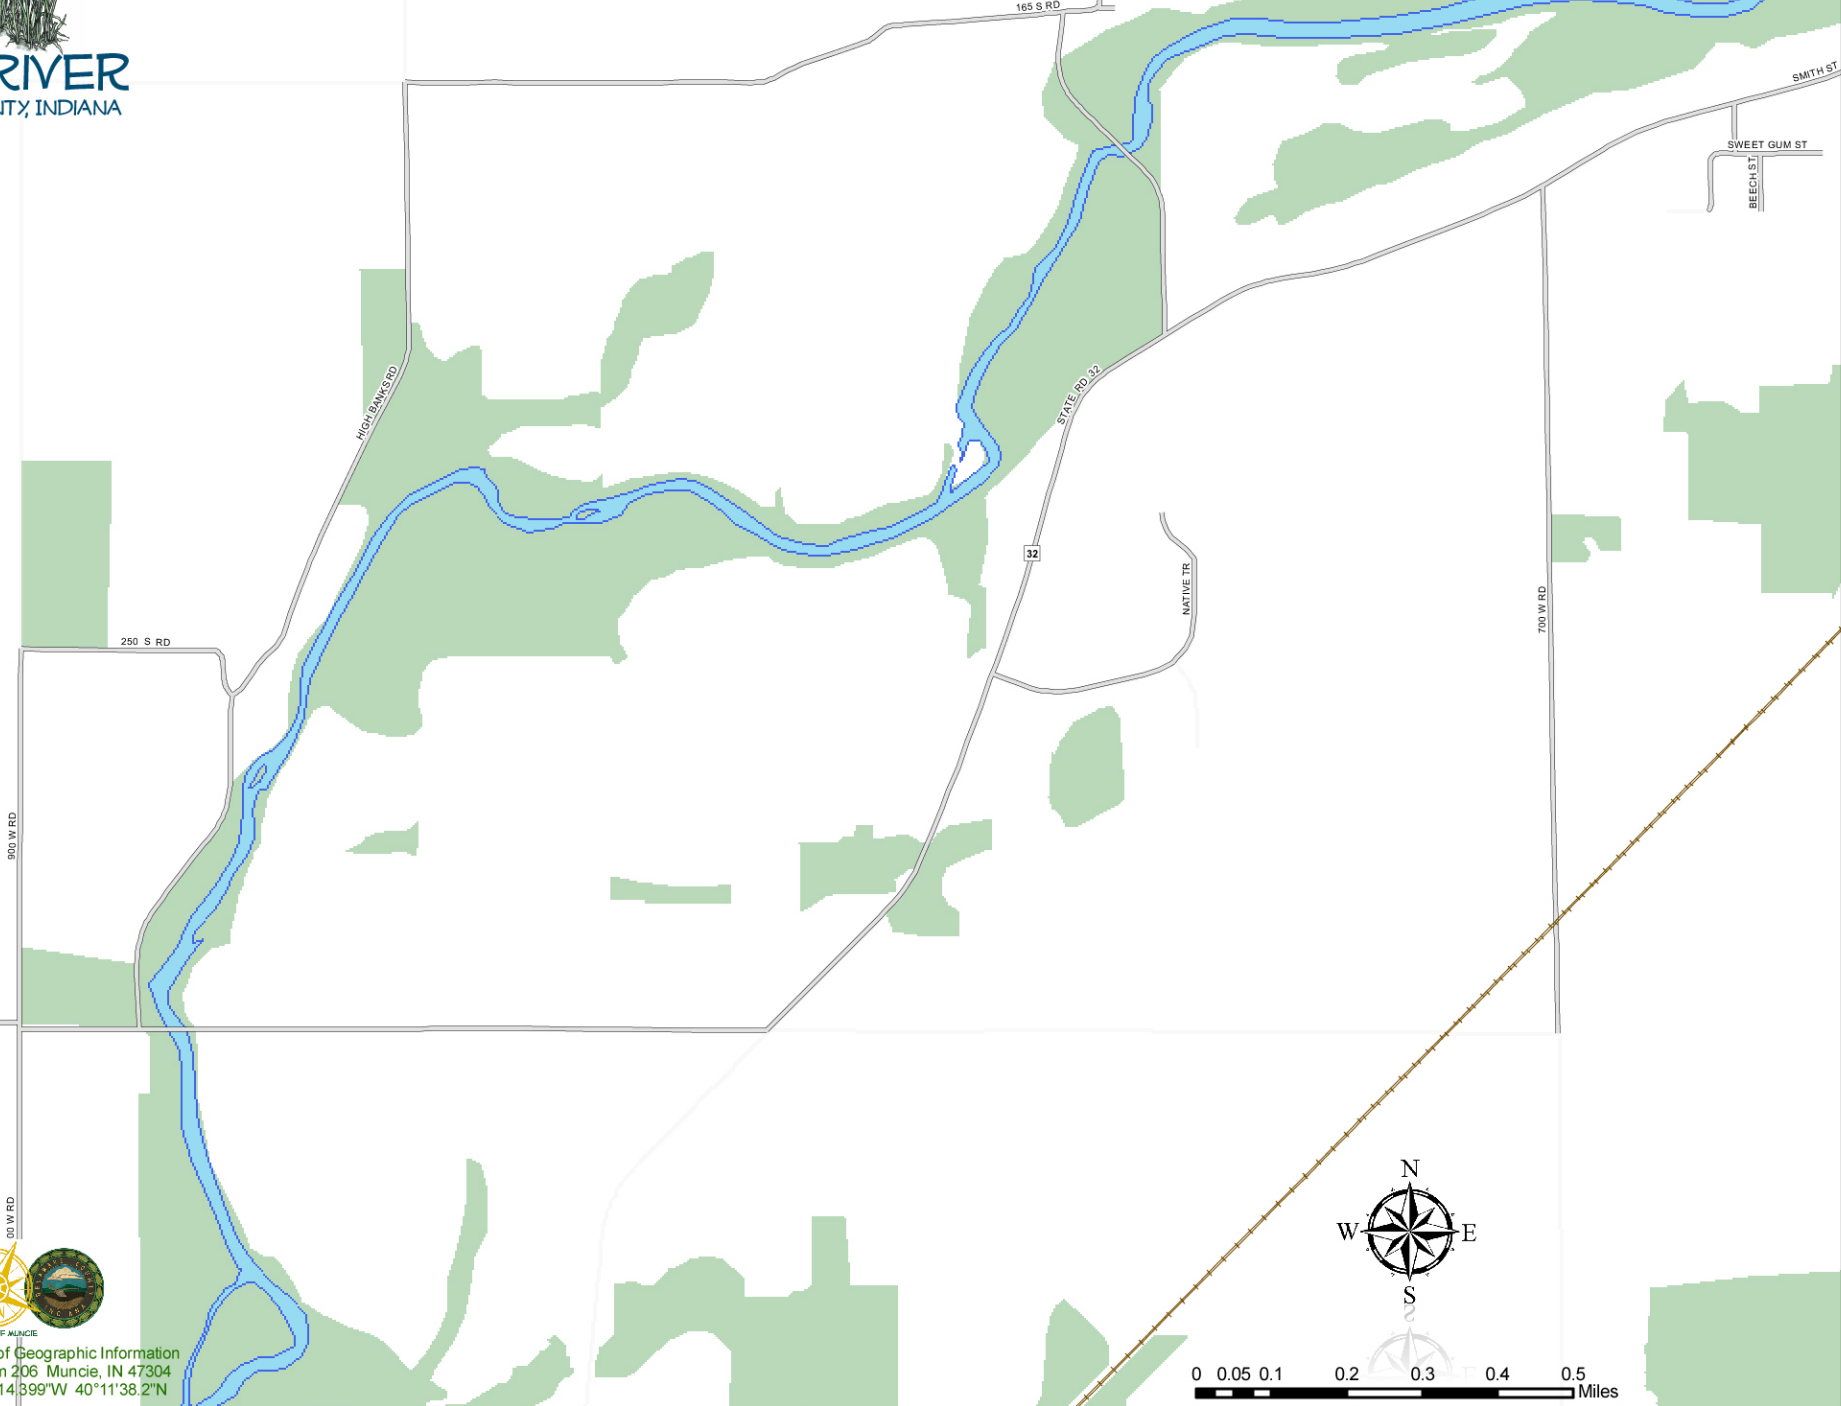

WHITE RIVER

DELAWARE COUNTY, INDIANA
SHEET 10

Delaware County Office of Geographic Information
100 W Main Street, Room 206 Muncie, IN 47304
765.213.1269 85°23'14.399"W 40°11'38.2"N