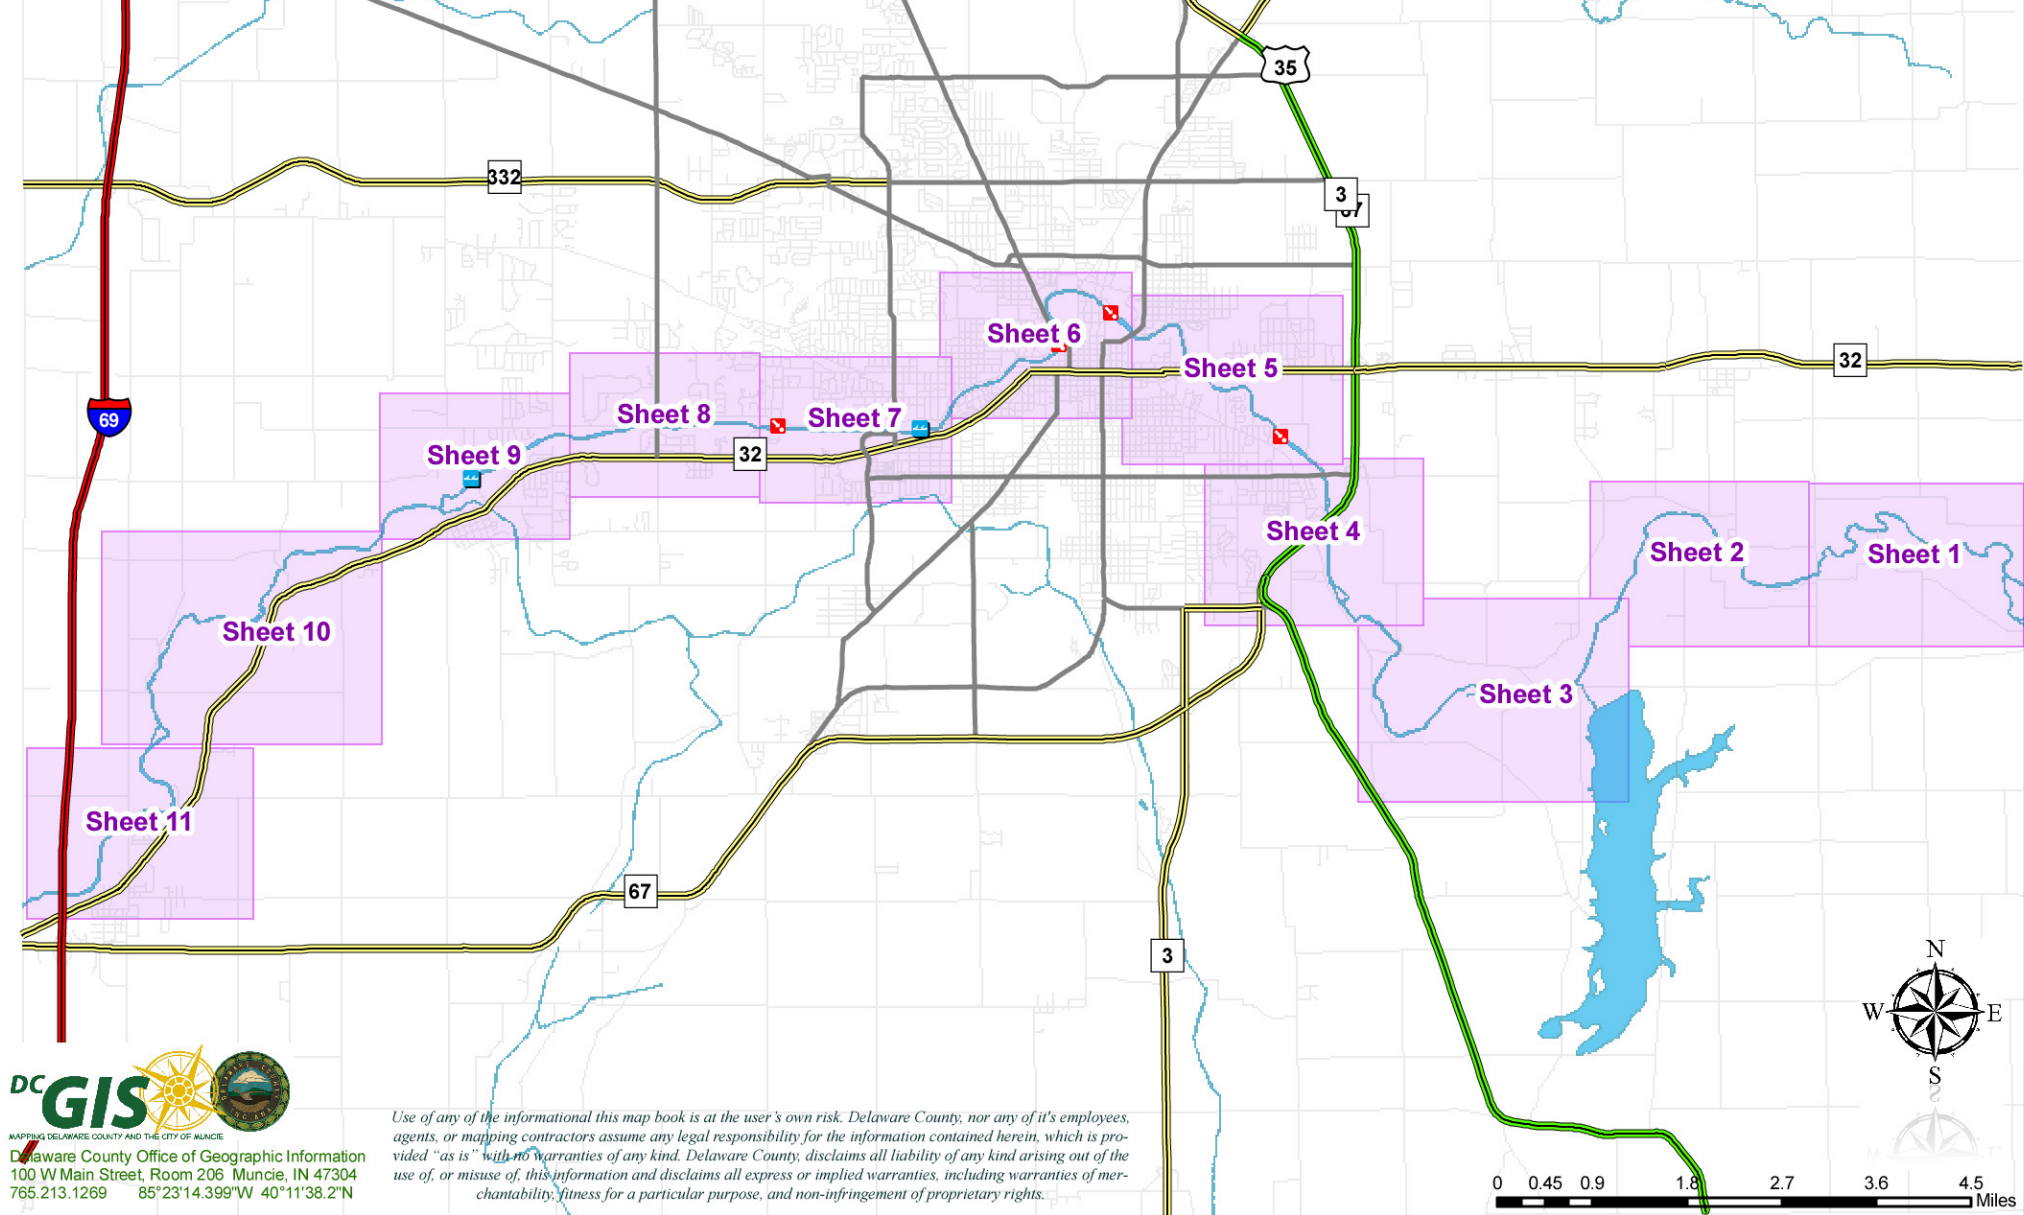

WHITE RIVER
DELAWARE COUNTY, INDIANA
MAP SHEET
INDEX

DC GIS
MAPPING DELAWARE COUNTY AND THE CITY OF MUNCIE
Delaware County Office of Geographic Information
100 W Main Street, Room 206 Muncie, IN 47304
765.213.1269 85°23'14.399"W 40°11'38.2"N

WHITE RIVER

DELAWARE COUNTY, INDIANA
SHEET 2

WHITE RIVER
DELAWARE COUNTY, INDIANA
SHEET 3

300 S RD

SCISCOE RD

388 E RD

WHITNEY RD

GAY VIEW LN

FRANKS LN

INLOW SPRINGS RD

WHITNEY RD

WINDSOR RD

BURLINGTON DR

350 S RD

400 E RD

475 E RD