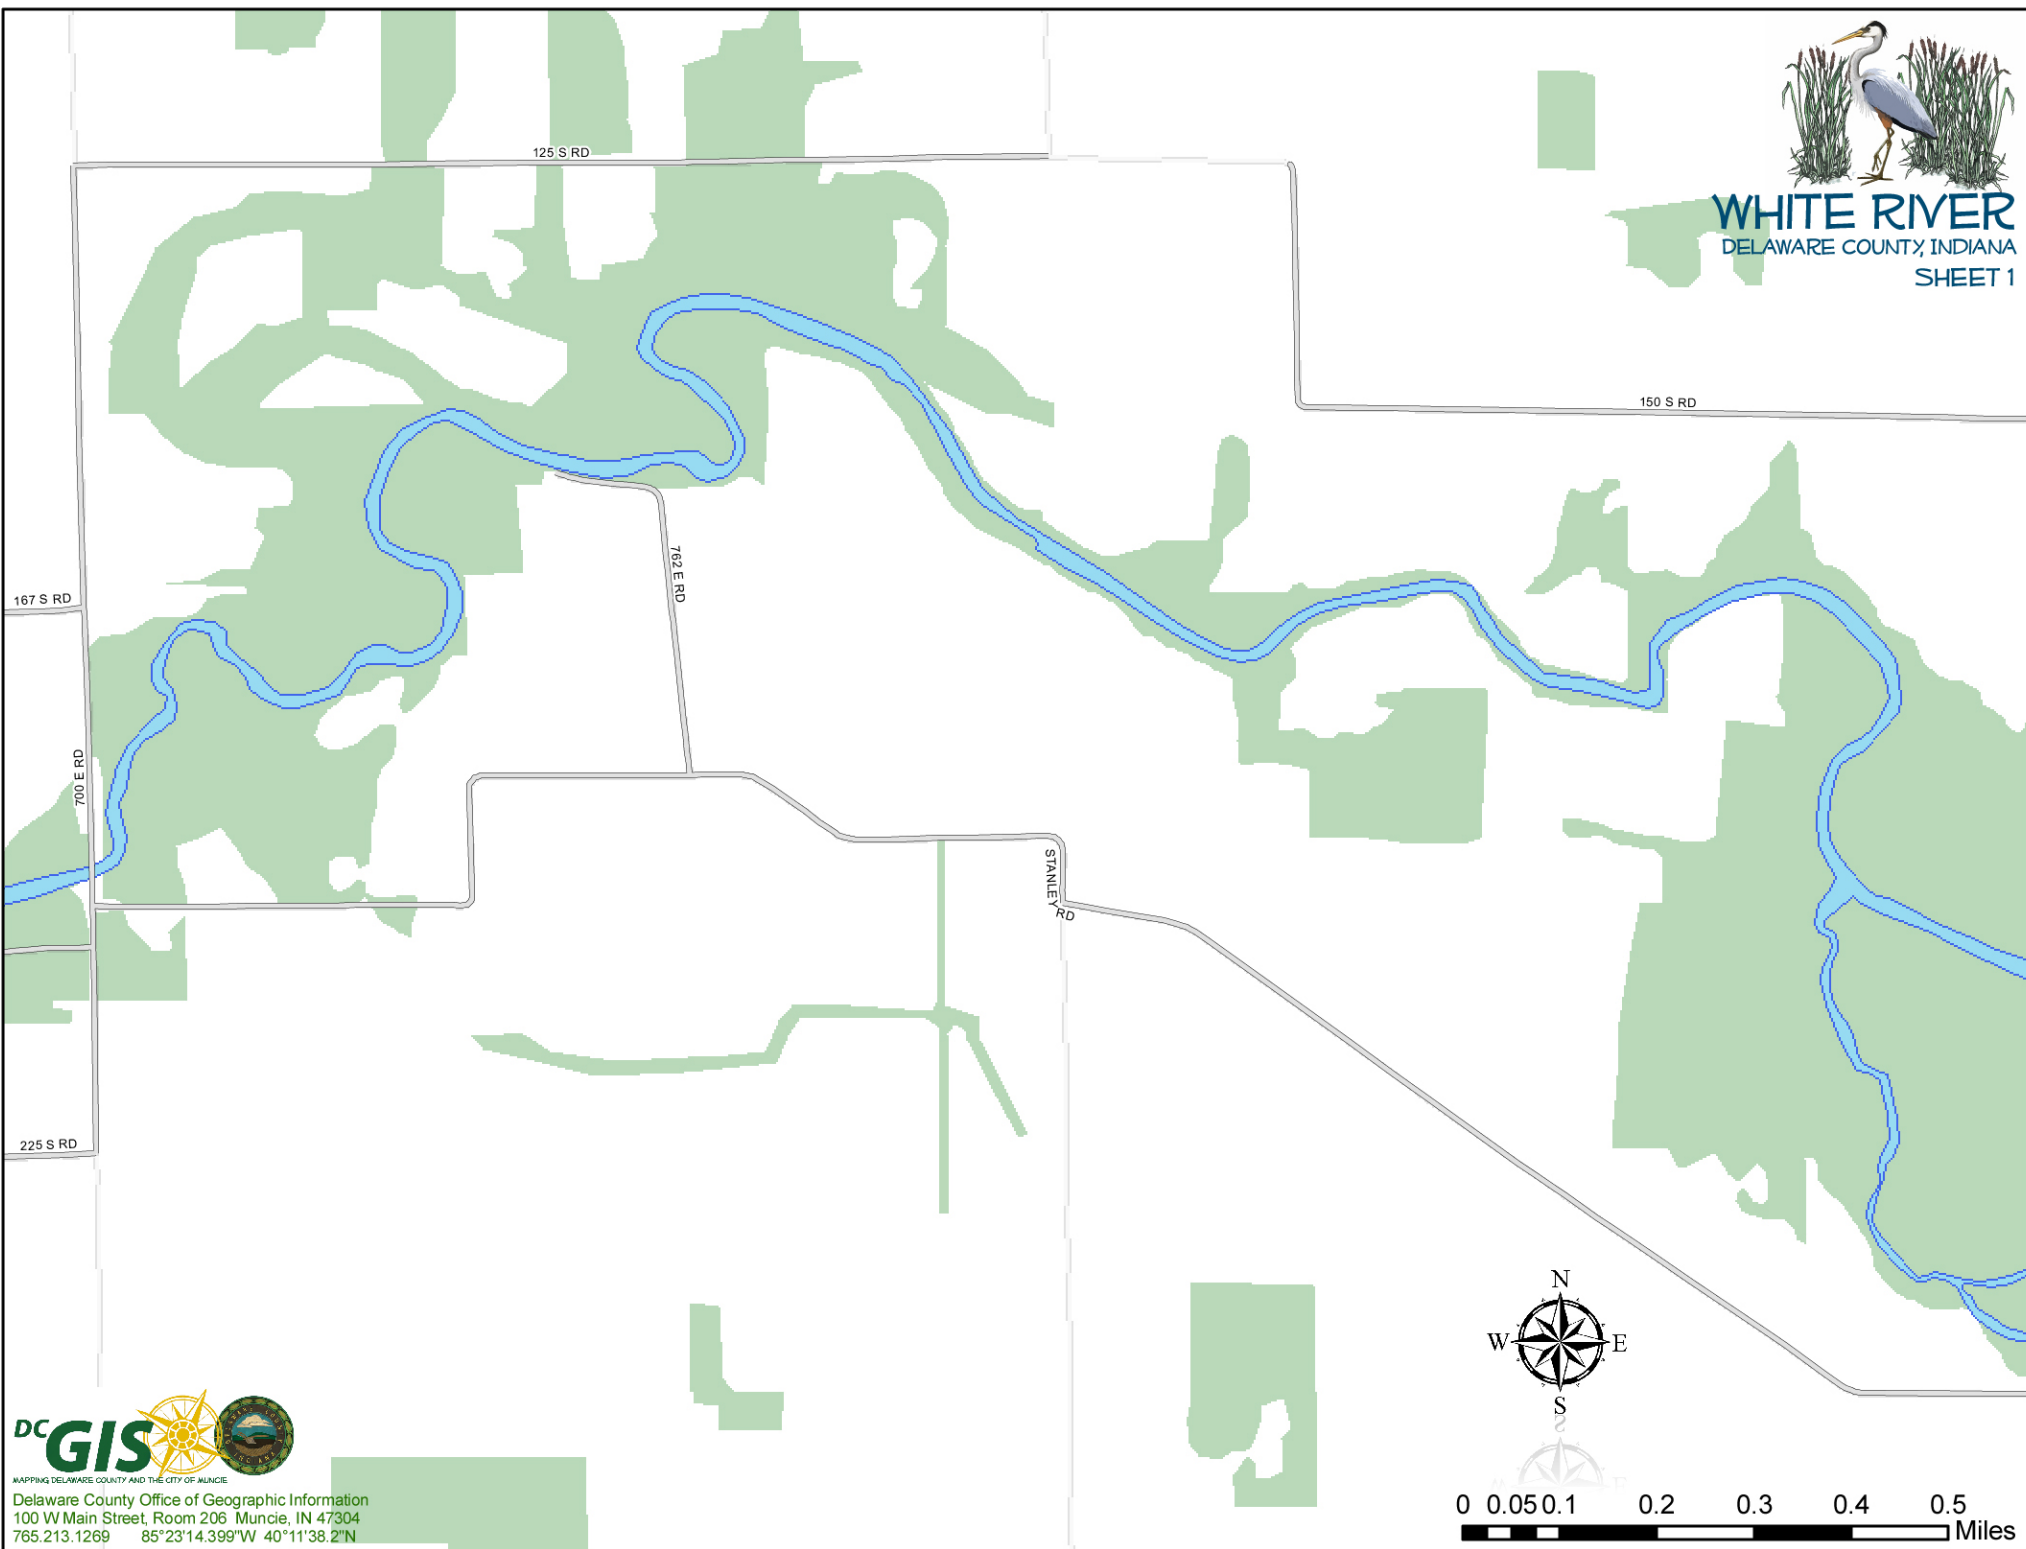

WHITE RIVER
DELAWARE COUNTY, INDIANA
SHEET 1

Delaware County Office of Geographic Information
100 W Main Street, Room 206 Muncie, IN 47304
765.213.1269 85°23'14.399"W 40°11'38.2"N