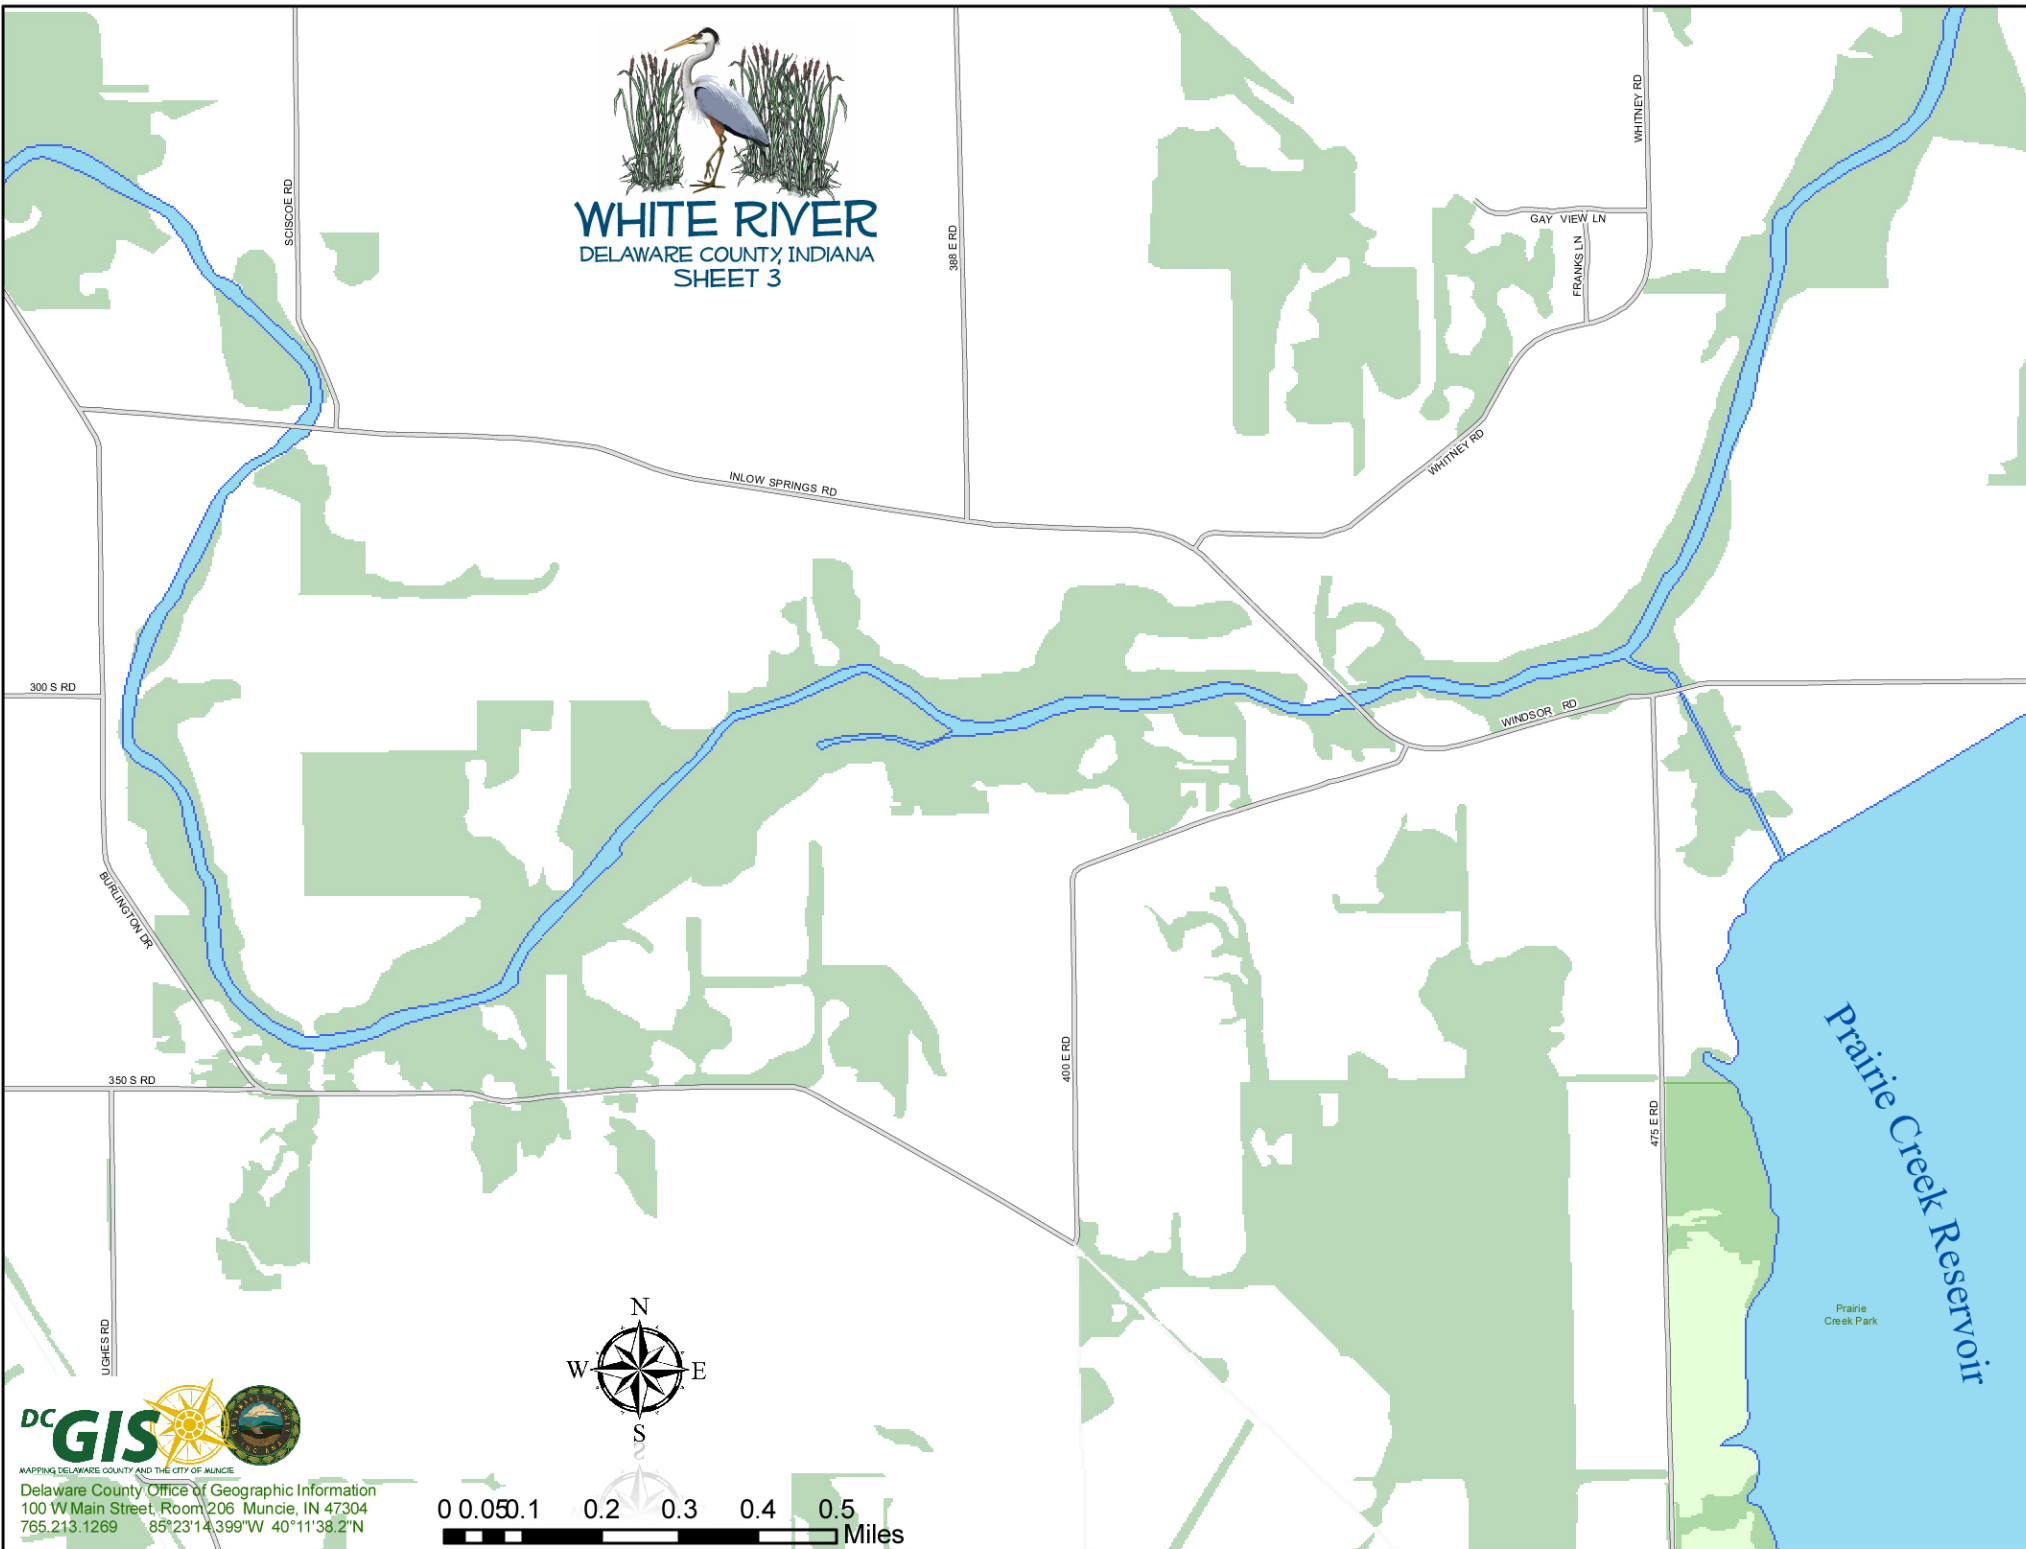

WHITE RIVER

DELAWARE COUNTY, INDIANA
SHEET 2

WHITE RIVER
DELAWARE COUNTY, INDIANA
SHEET 3

300 S RD

SCISCOE RD

388 E RD

WHITNEY RD

GAY VIEW LN

FRANKS LN

INLOW SPRINGS RD

WHITNEY RD

WINDSOR RD

BURLINGTON DR

350 S RD

400 E RD

475 E RD