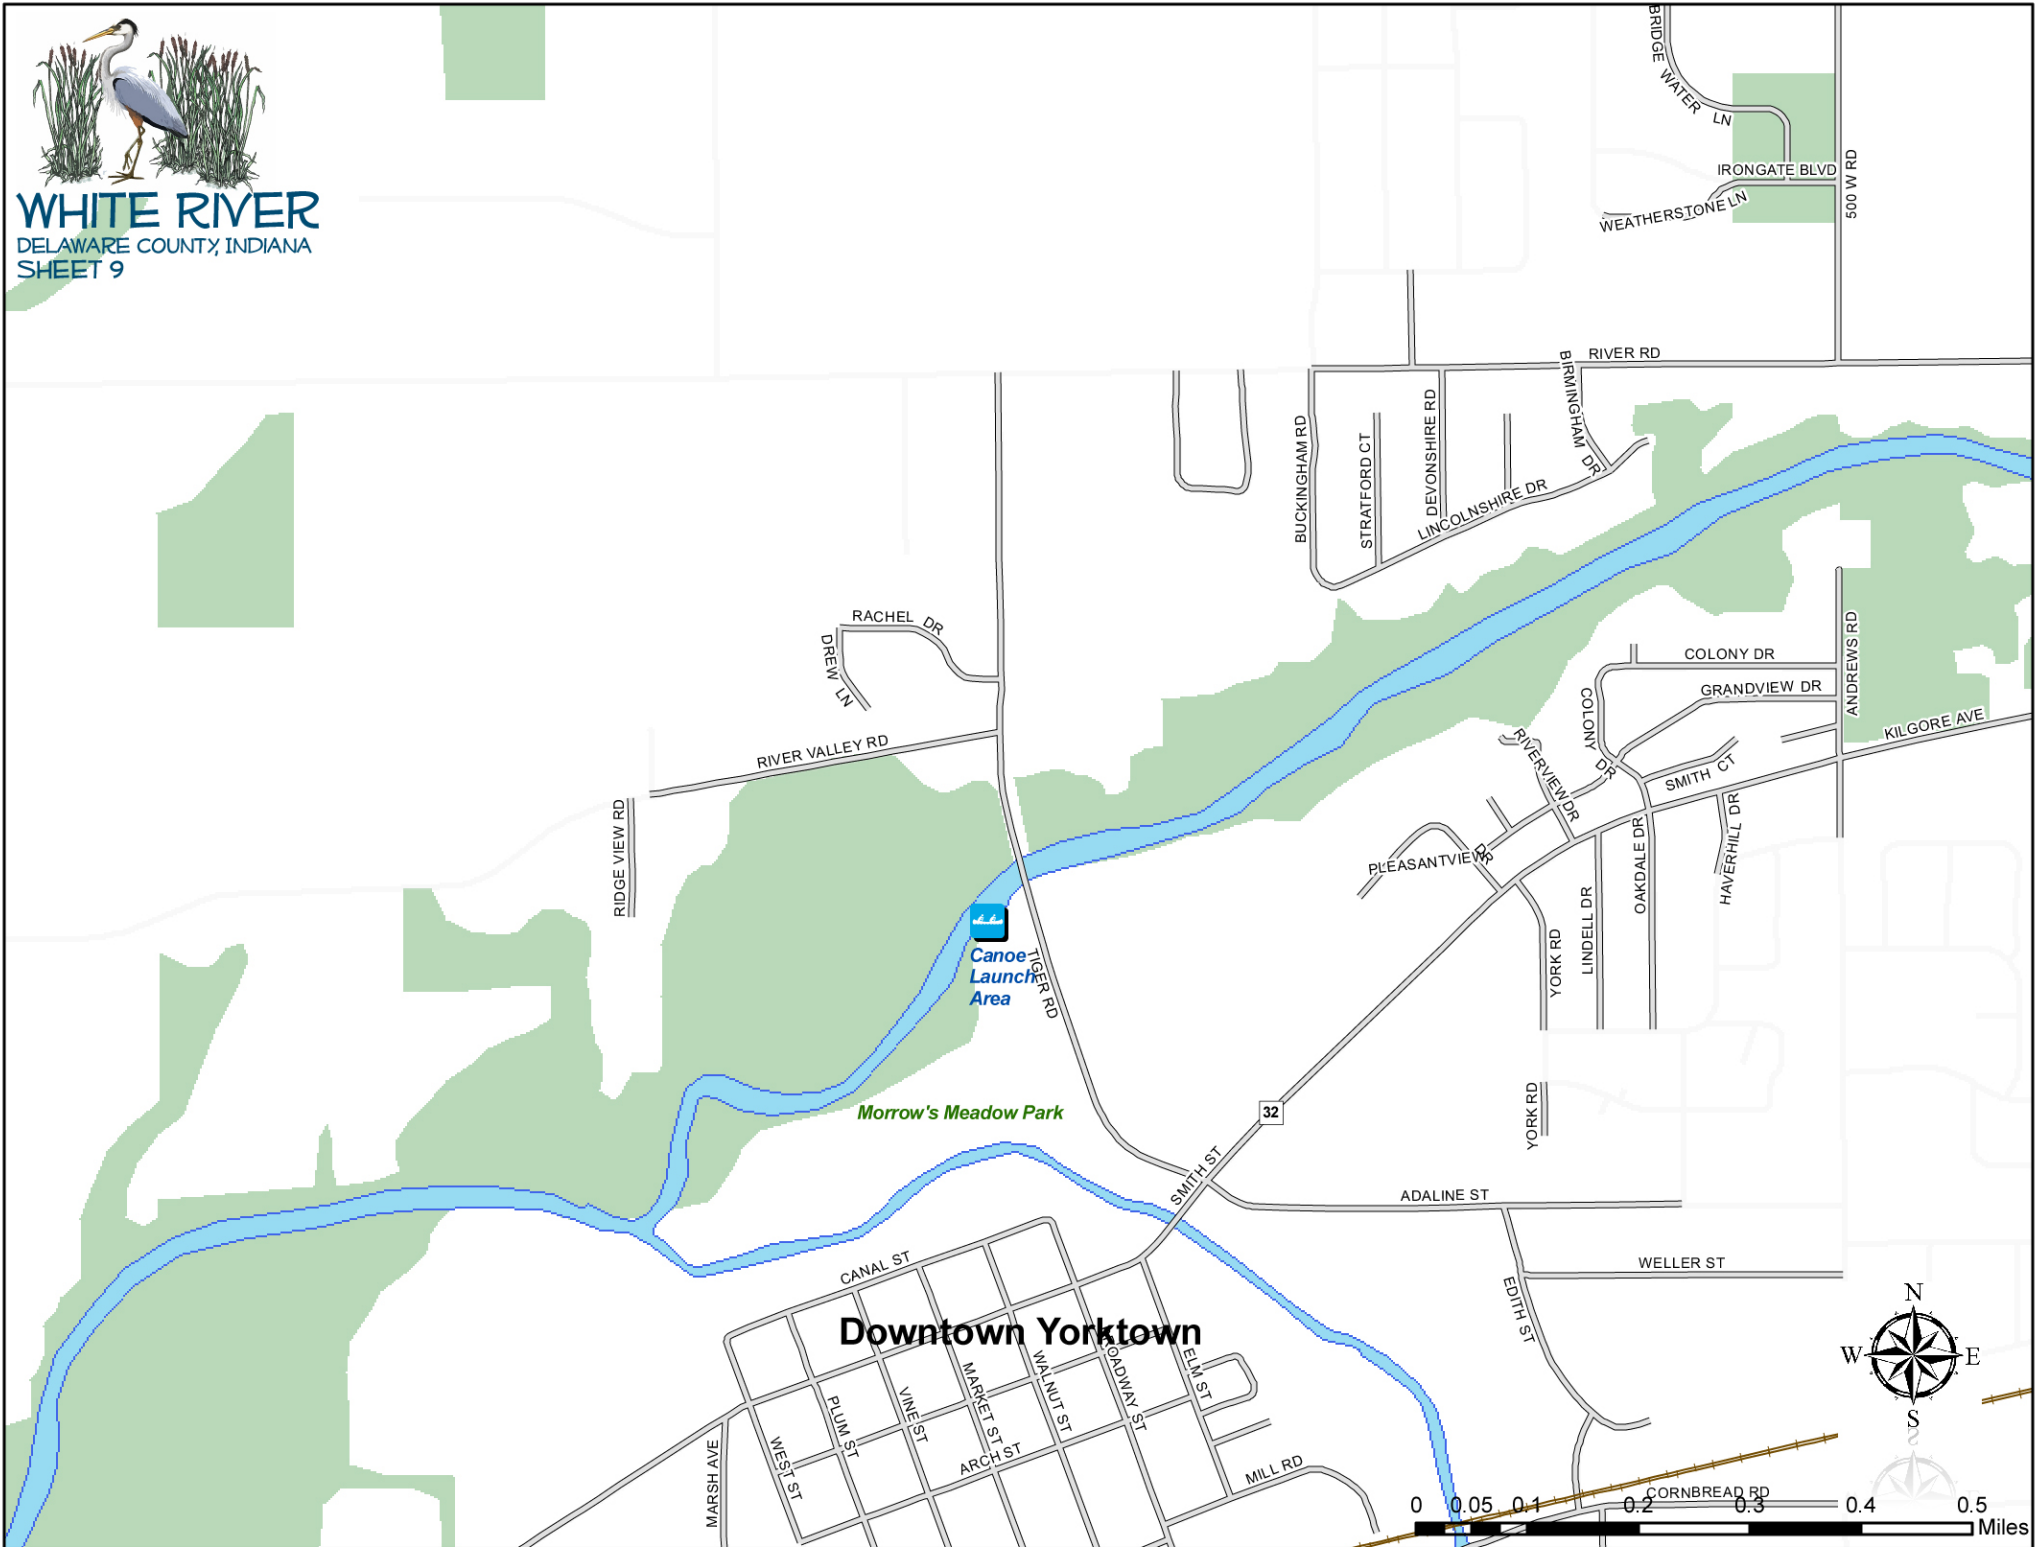

WHITE RIVER
DELAWARE COUNTY, INDIANA
SHEET 9