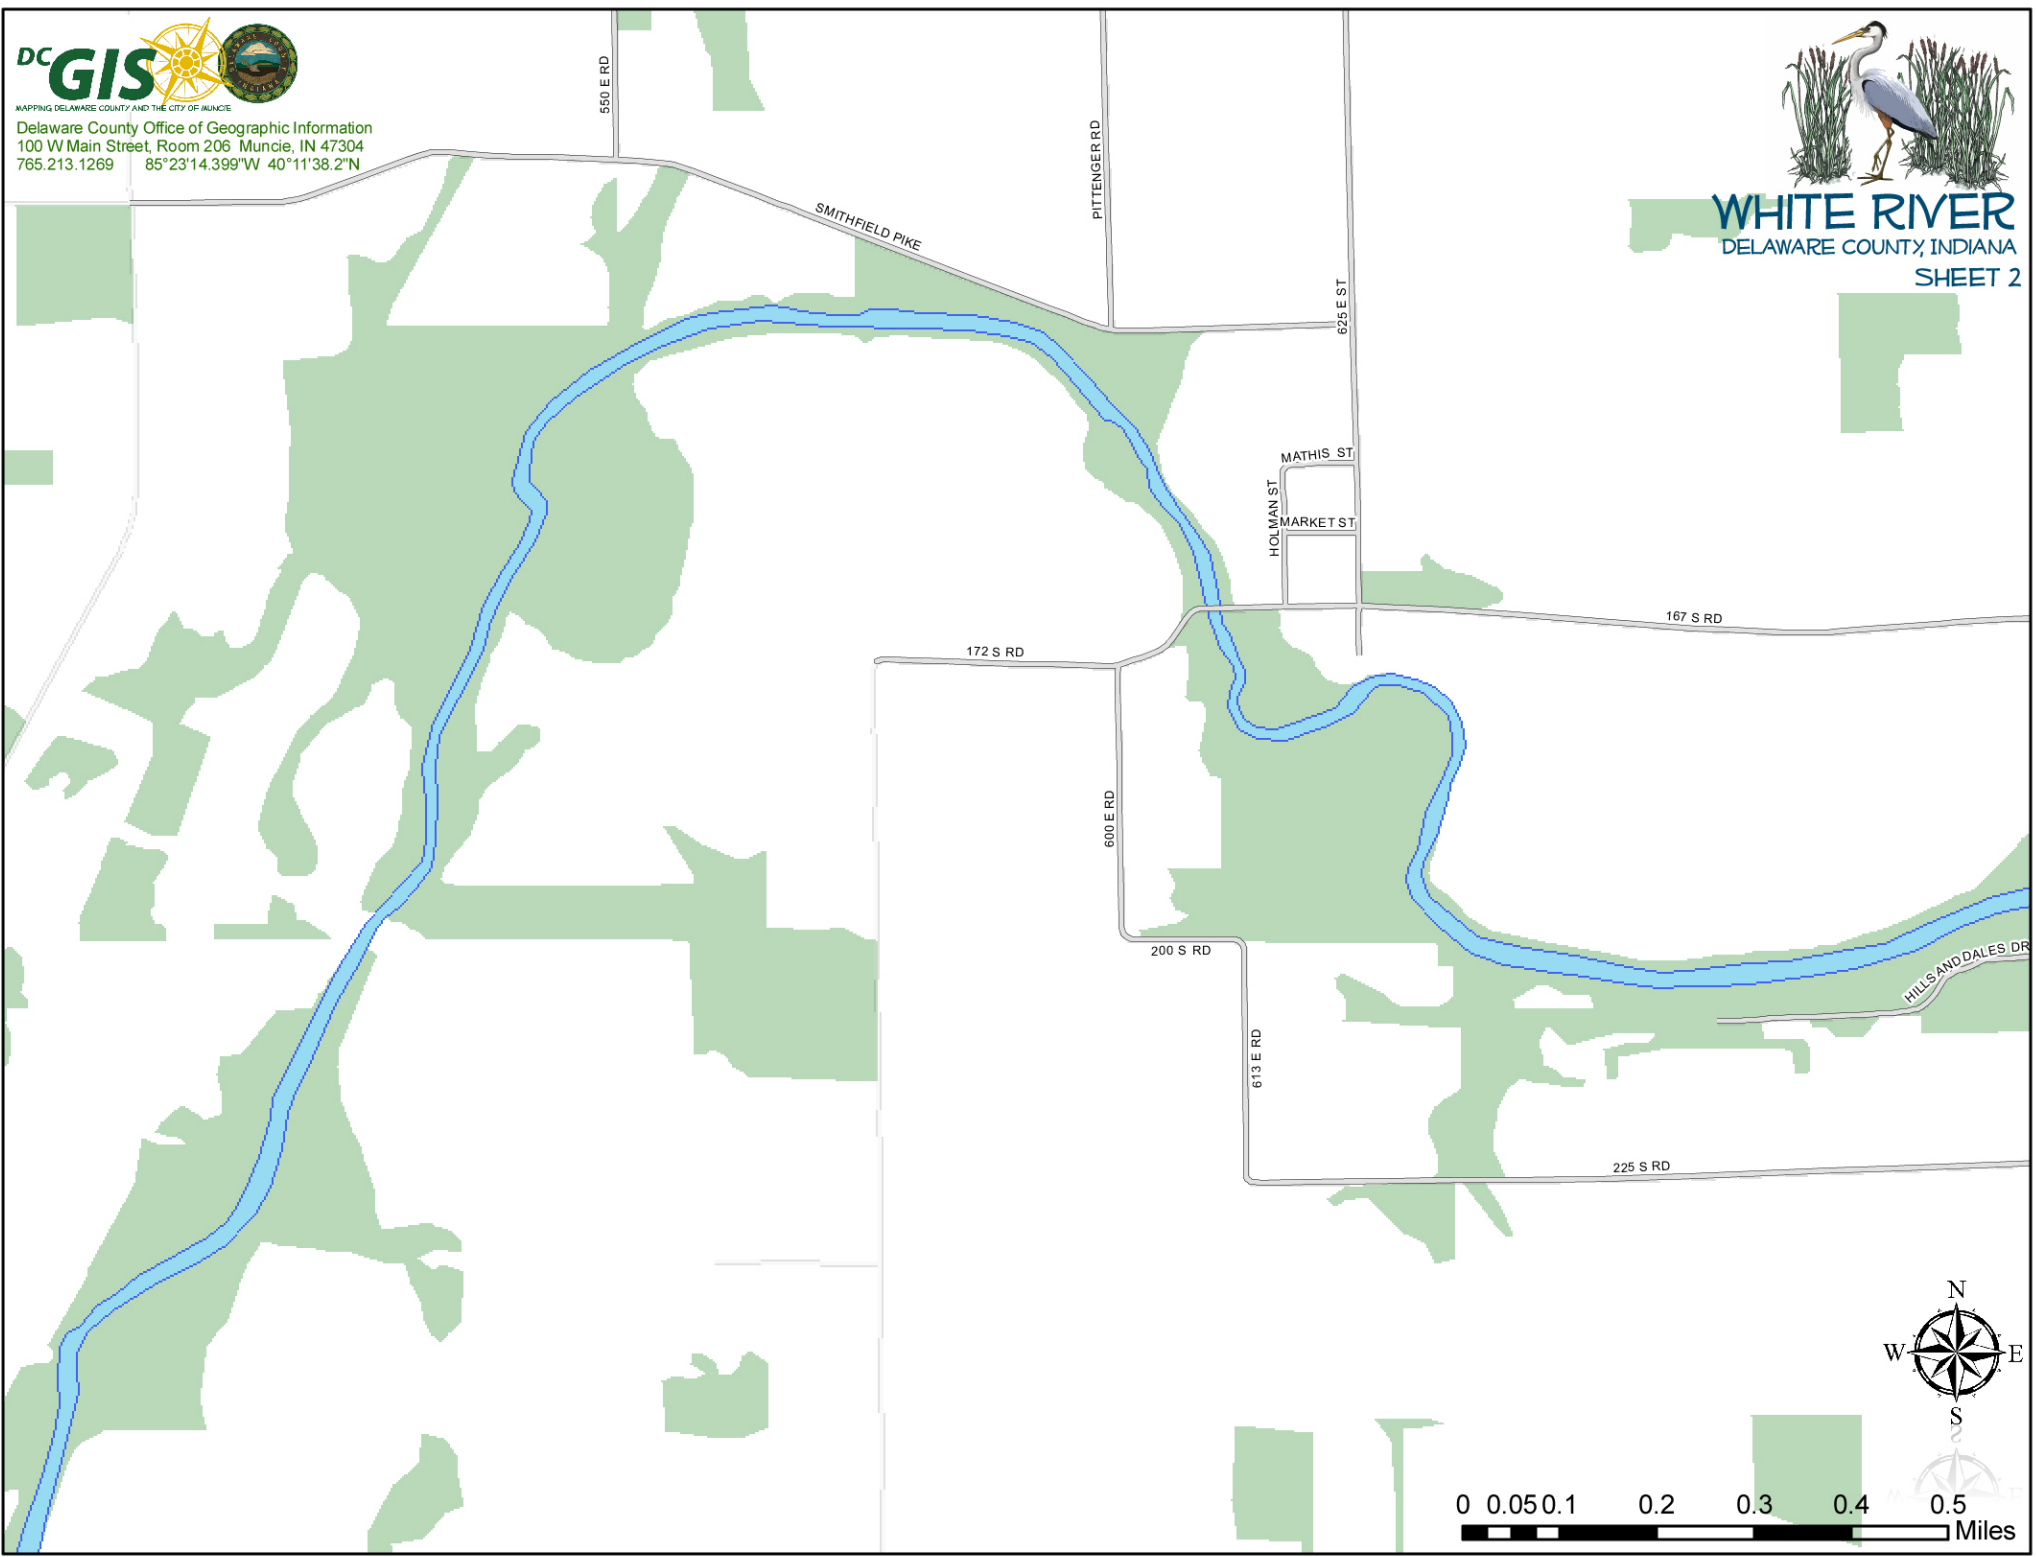

WHITE RIVER

DELAWARE COUNTY, INDIANA
SHEET 2

WHITE RIVER
DELAWARE COUNTY, INDIANA
SHEET 3

300 S RD

SCISCOE RD

388 E RD

WHITNEY RD

GAY VIEW LN