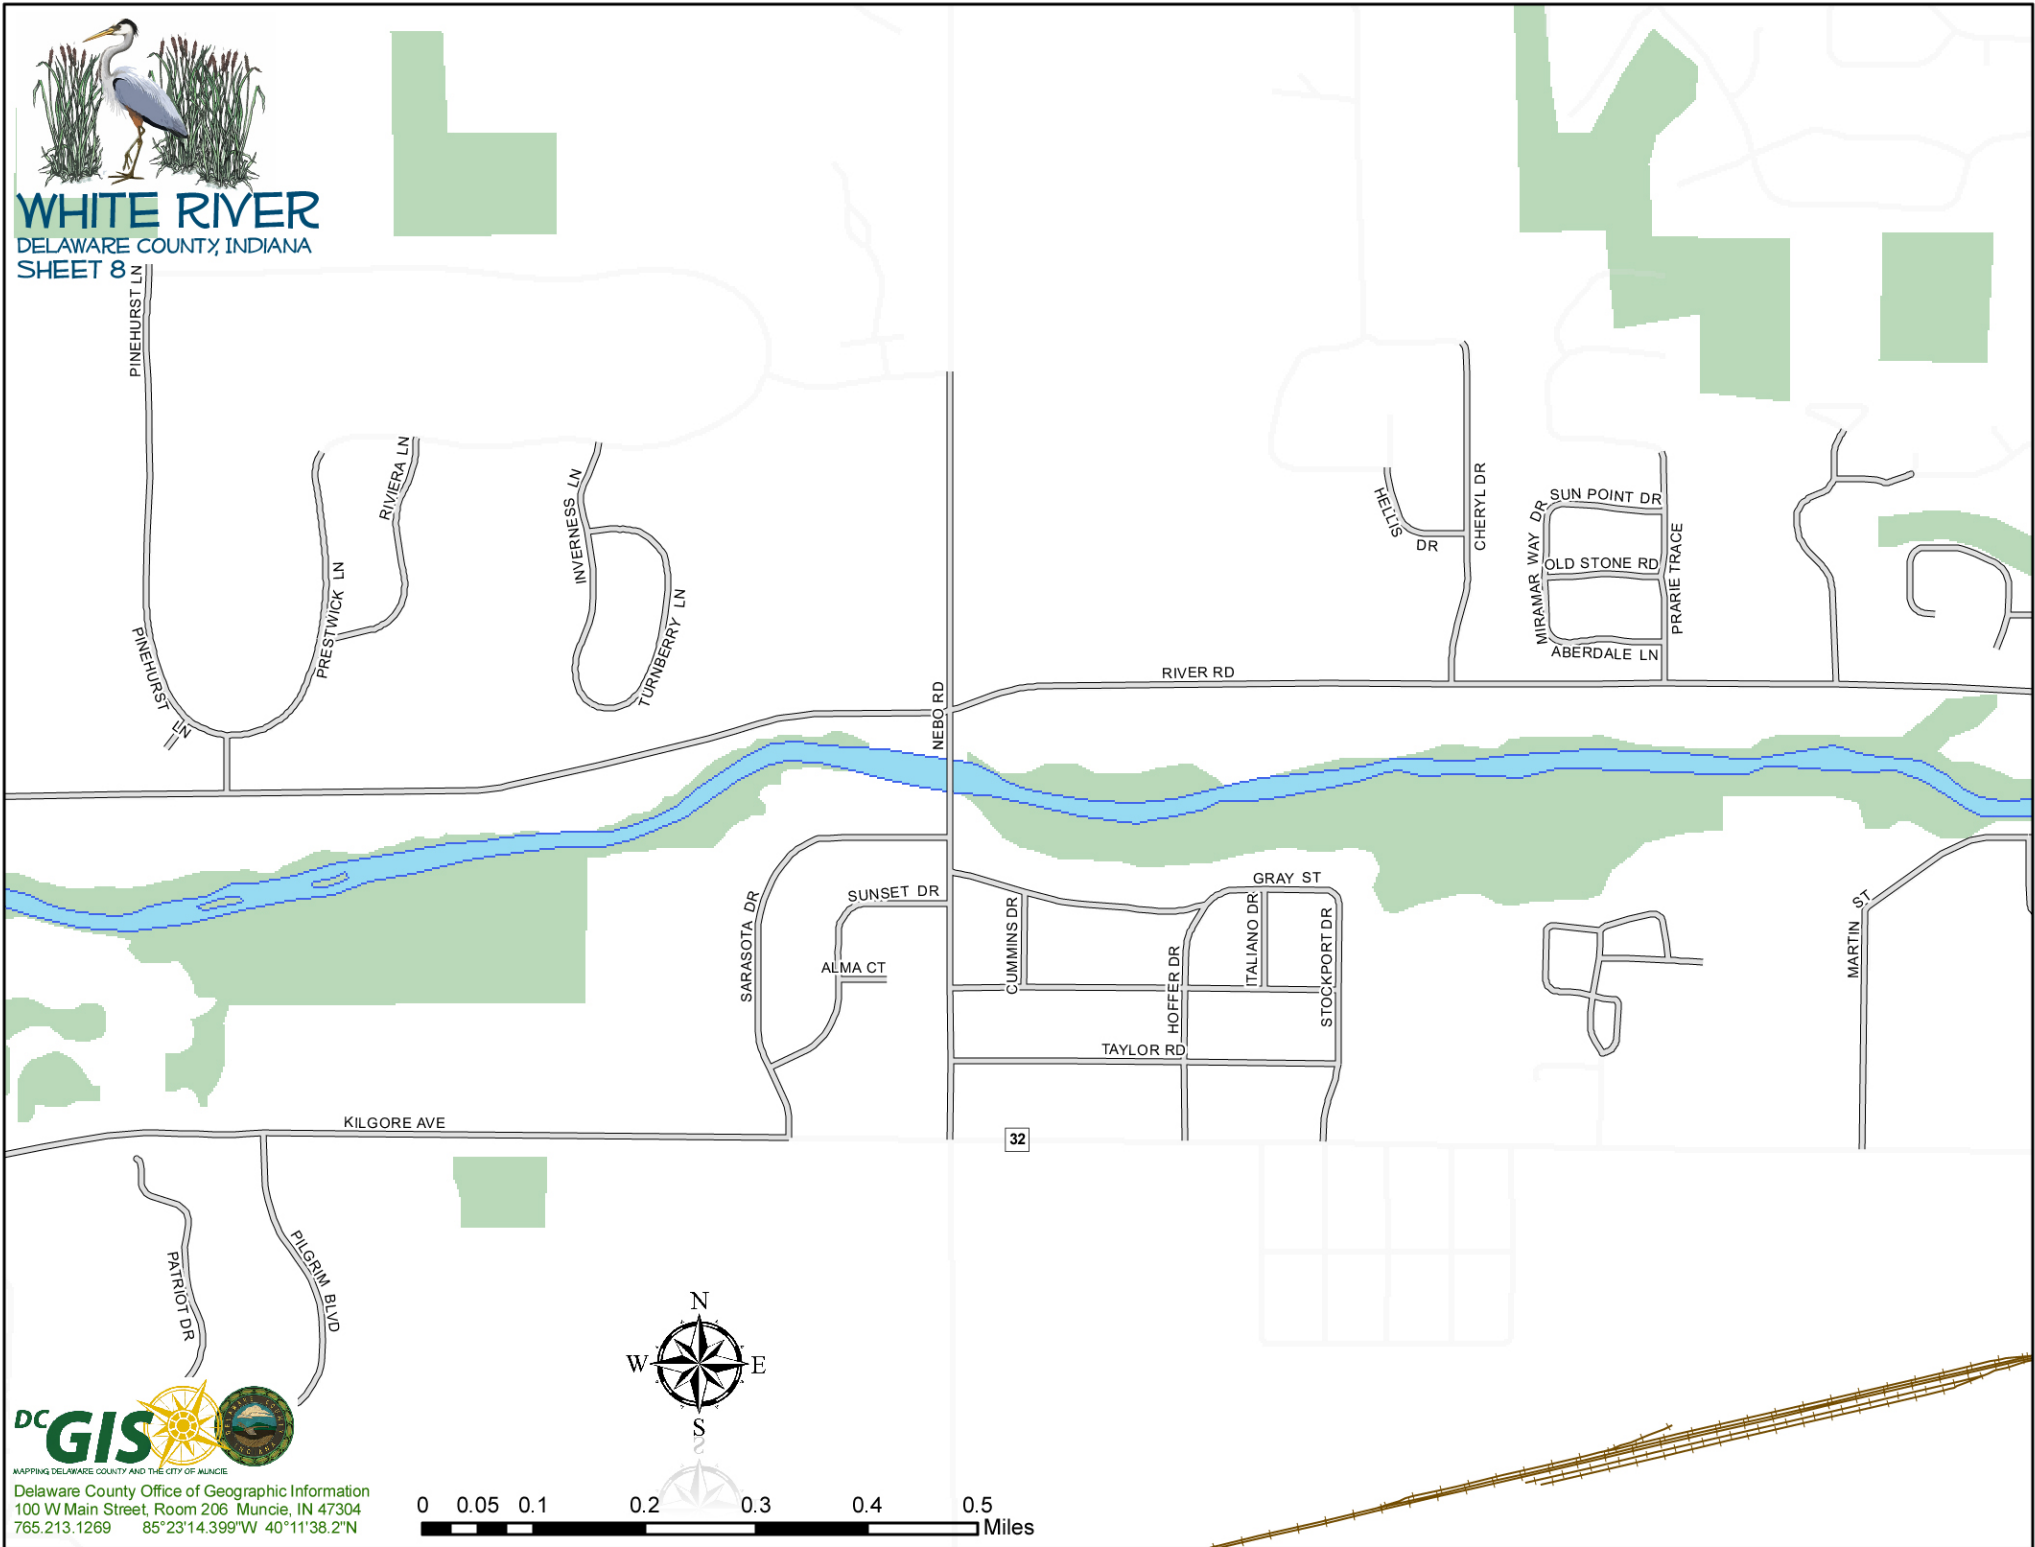

! Low-wall dam, requires portage !

Canoe Launch Area

Delaware County Office of Geographic Information
 100 W Main Street, Room 206 Muncie, IN 47304
 765.213.1269 85°23'14.399"W 40°11'38.2"N

WHITE RIVER
 DELAWARE COUNTY, INDIANA
 SHEET 8