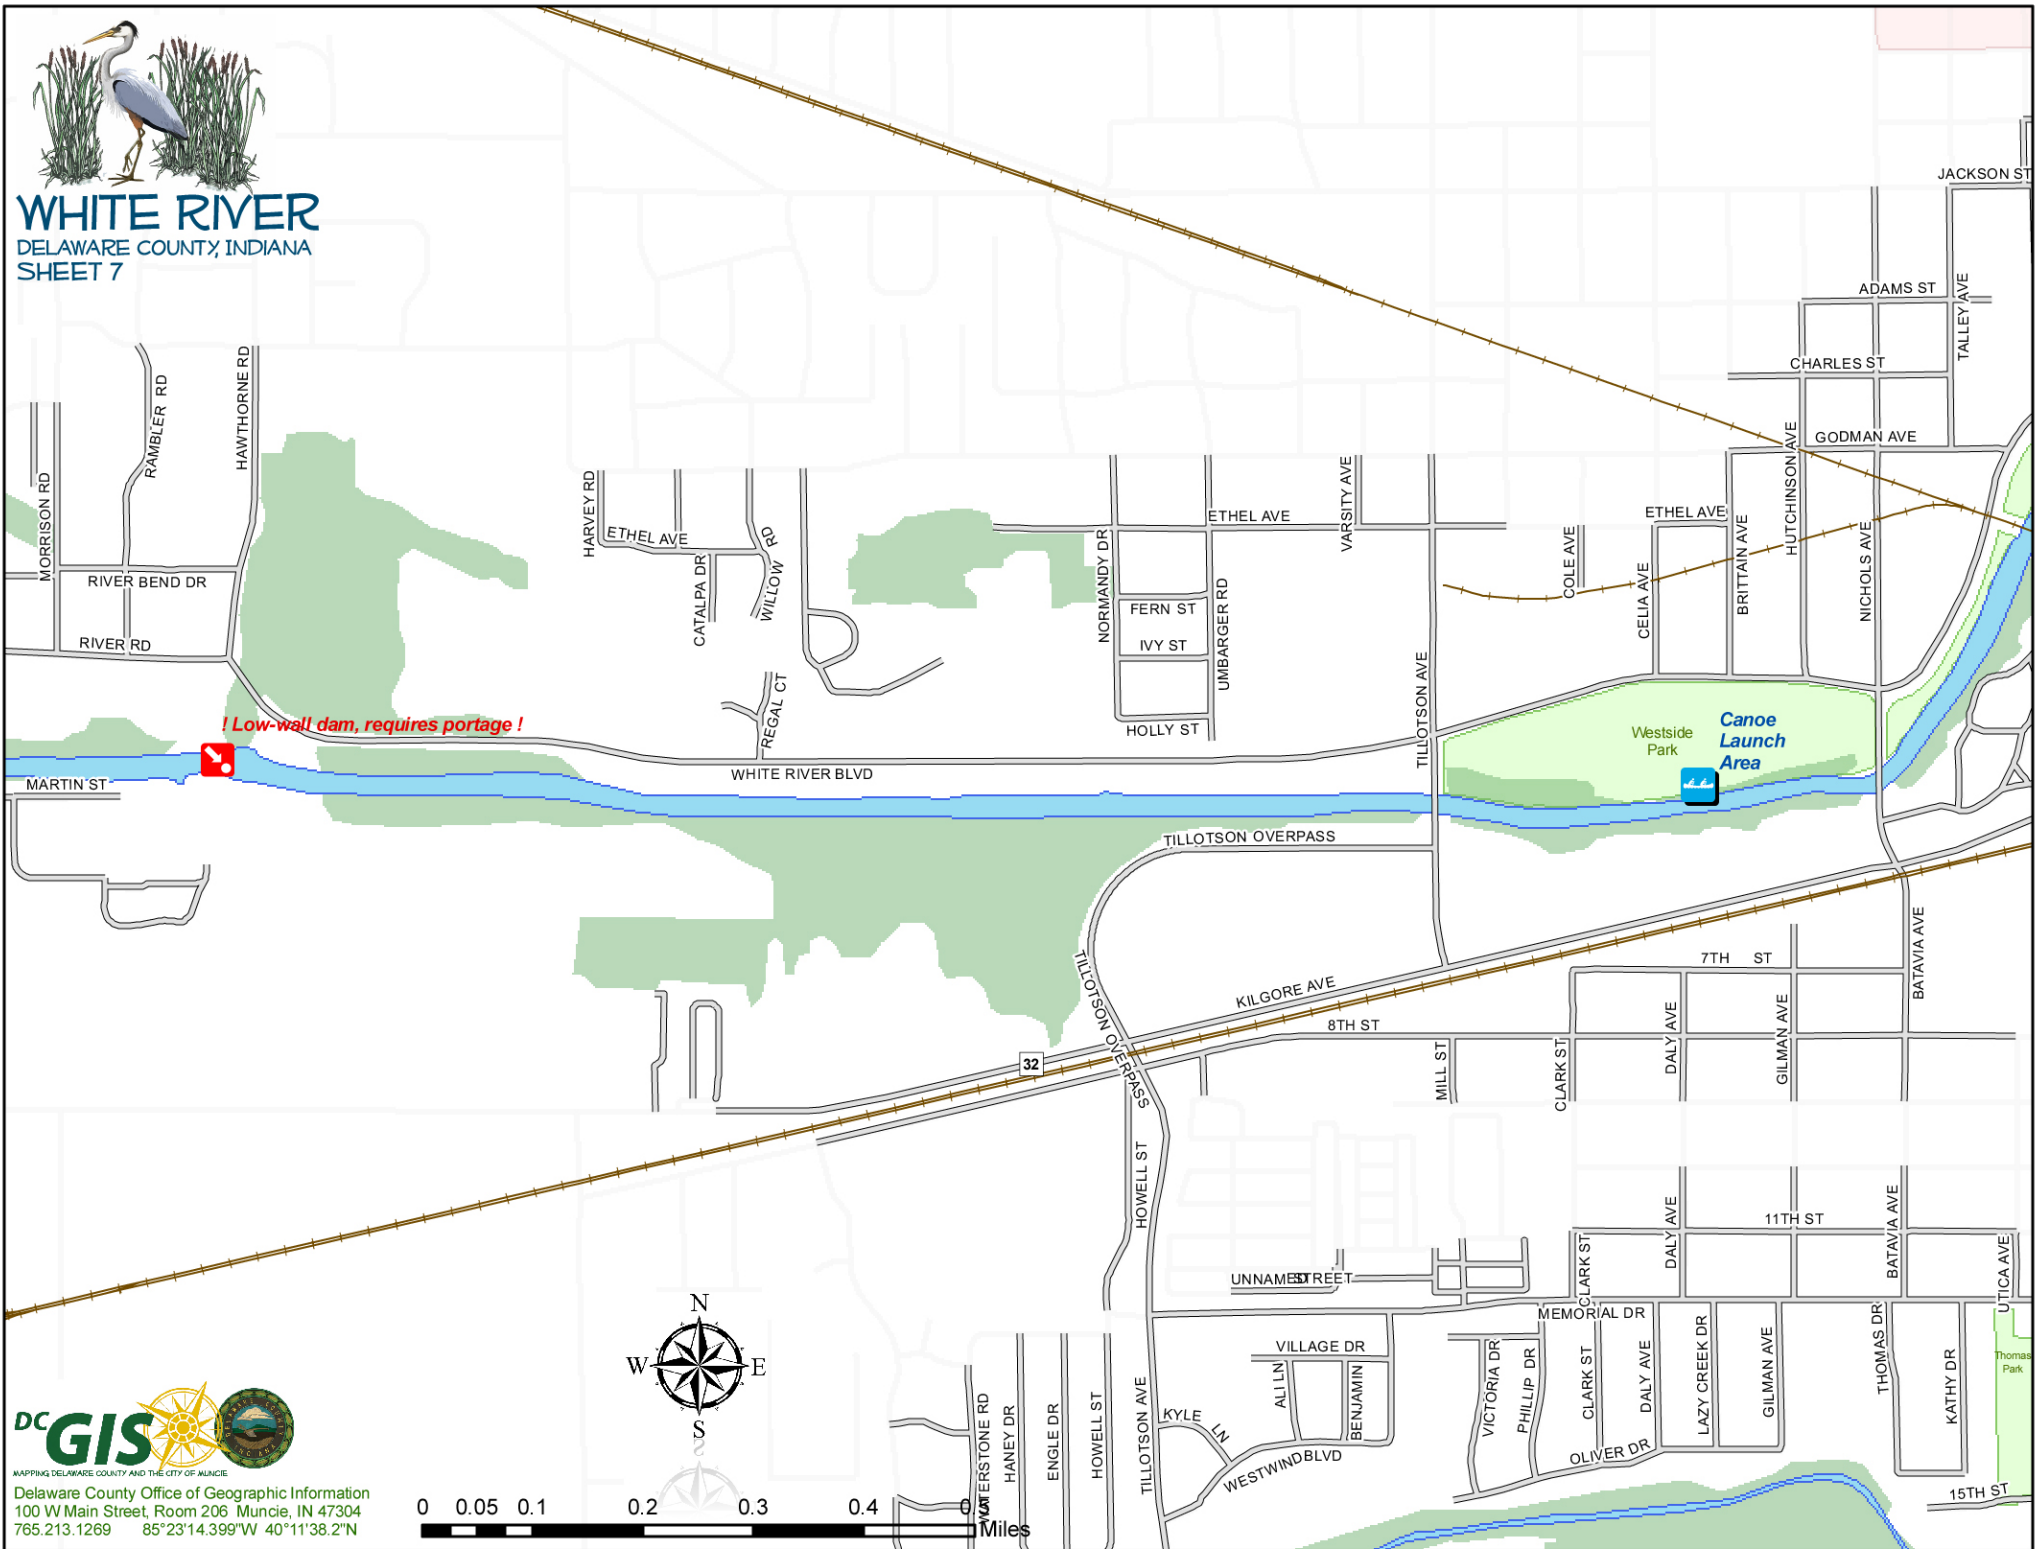

! Low-wall dam, requires portage !

Canoe Launch Area

Delaware County Office of Geographic Information
 100 W Main Street, Room 206 Muncie, IN 47304
 765.213.1269 85°23'14.399"W 40°11'38.2"N

WHITE RIVER
 DELAWARE COUNTY, INDIANA
 SHEET 8